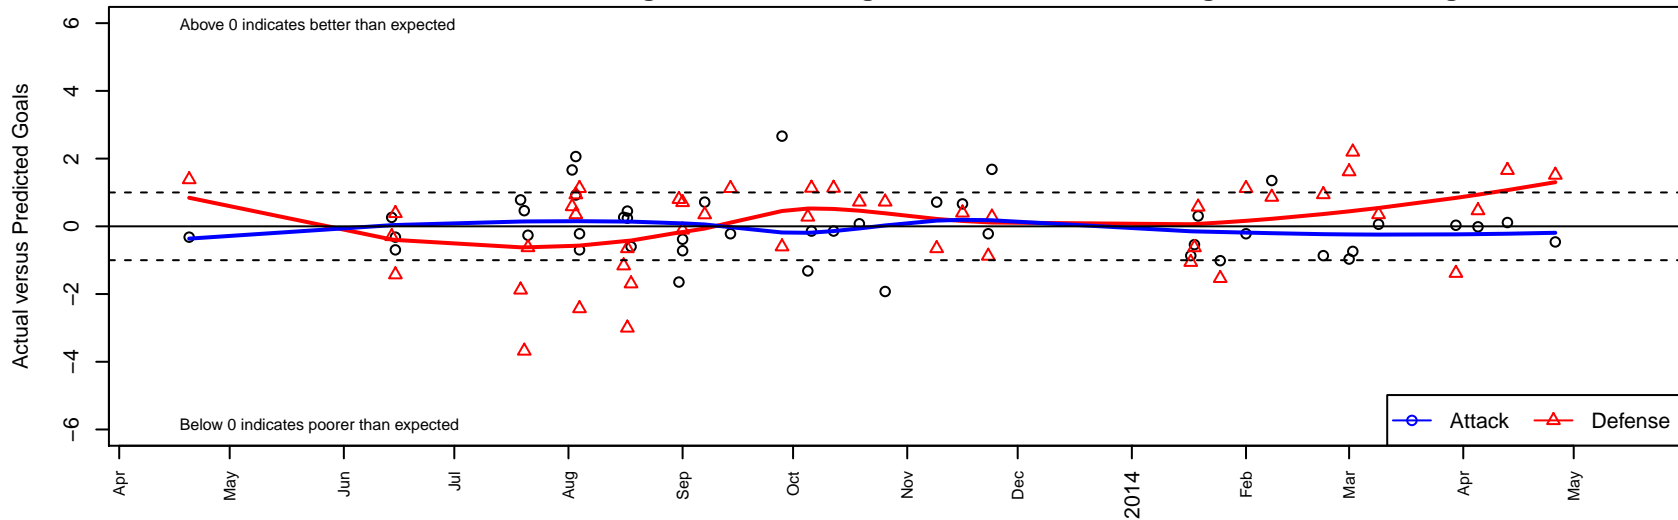

WA Rush B99
Dots are actual minus expected GF (blue circles) and GA (red triangles).
Blue line is smoothed change in attack strength. Red is smoothed change in defense strength.